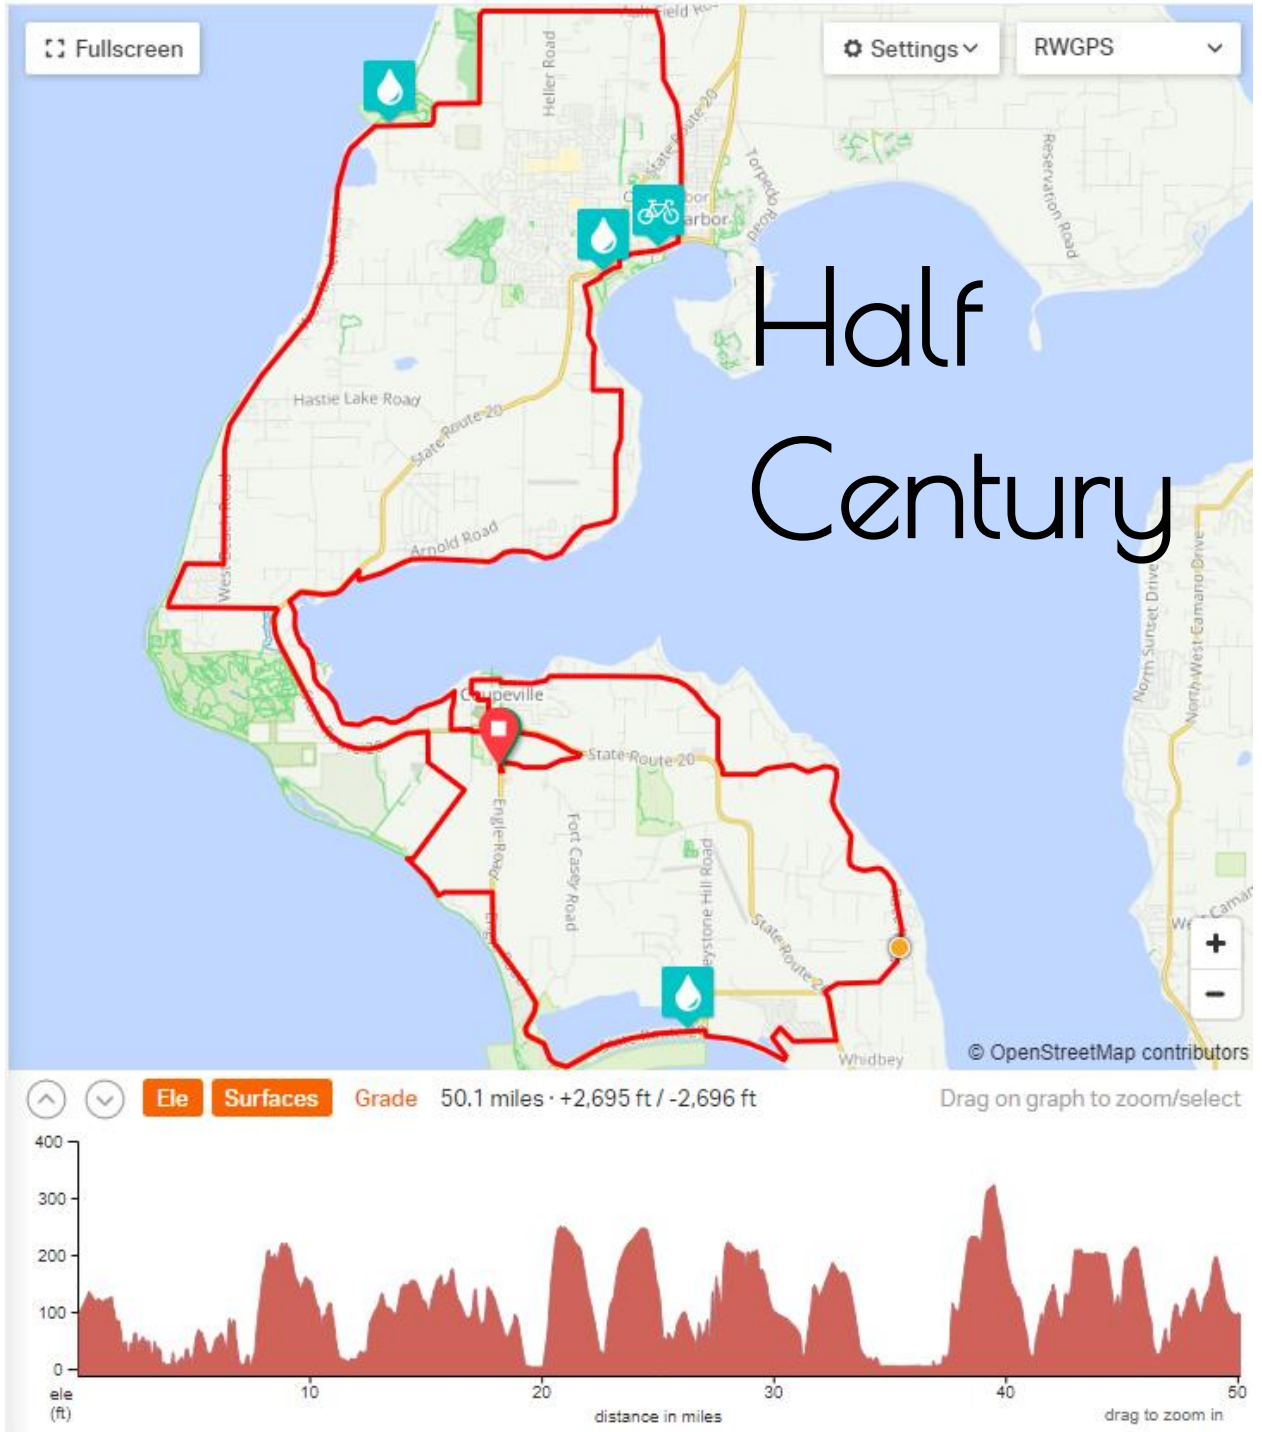

Whidbey ISLAND BANK
A Division of Heritage Bank

In case of
Emergency:
call 911.
If you need
assistance or to
be picked up,
call or text
Heather at
206-719-3599

Dan Henry Color: WHITE

Whidbey Island Bank Break Station Hours: 6:30-10:30am

Joseph Whidbey State Park Break Station: 8:00-1:00pm

Fort Casey Break Station Hours 7:30-3:00pm